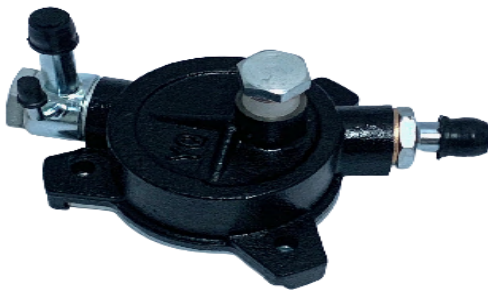

ELECTRO CITY CATALOGUE

VACUUMPUMP

VACUM A595T03970
H100 ALT VACUM PUMP

AVP5000

AVP5000

VACUMP 6302310690
HINO KR SER ALT VACUUMPUMP

214582

OIL PUMP HINO KR

VACUMP 894382600
ISUZU KB280D VACUM PUMP 16SPL

949132

OIL PUMP ISUZ KB280D