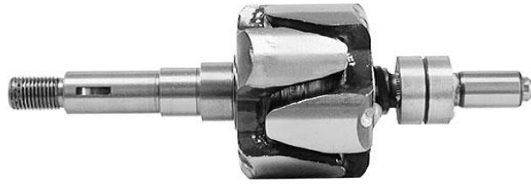

## ROTORS

**ROTOR 10-311B**  
24V PRESTOLITE ALT ROTOR

213850B

Length=218mm Shaft=22,5mm Rotor DIA=87,5mm

**ROTOR 10510003**  
12V DELCO 35SI COIL 135 TO 140

435008

ROC2601

Length=250mm Shaft=22mm Rotor DIA=120mm 135-140Amp

**ROTOR 112-49**  
24V 175AMP PRESTOLITE ROTOR

220187

ROT0560

Length=229mm Shaft=22,2mm Rotor DIA=126mm 174Amp

**ROTOR 1124034642**  
12V 55AMP ADE SMALL ROTOR

220398

ROT1008

Length=165,5mm Shaft=17mm Rotor DIA=89mm 55Amp

**ROTOR 1124035168**  
24V ADE 55AMP LARGE BOSCH ROTO

220649

ROT1055

Length=171,5mm Shaft=17mm Rotor DIA=100,5mm 55Amp

**ROTOR 1124037004**  
24V 140AMP BOSCH T1 ALTY

431594

ROT1087

Length=248mm Shaft=29,9mm Rotor DIA=125mm 140Amp

213876                      ROT6100

Length=224mm Shaft=20mm Rotor DIA=91,5mm 15/20Amp

**ROTOR 28-125**  
CS130SER 105AMP

213877                      ROT2643

Length=149,5mm Shaft=17mm Rotor DIA=96mm 105Amp