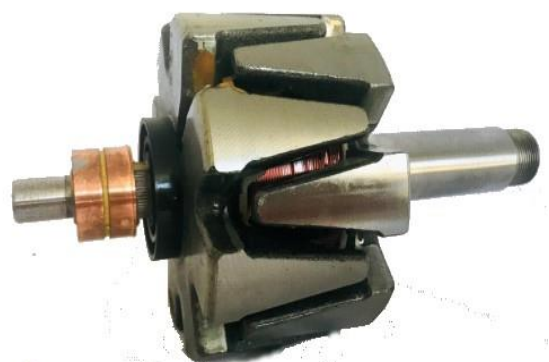

## ROTORS

**ROTOR 10-311B**  
24V PRESTOLITE ALT ROTOR

213850B

Length=218mm Shaft=22,5mm Rotor DIA=87,5mm

**ROTOR 10510003**  
12V DELCO 35SI COIL 135 TO 140

435008

ROC2601

Length=250mm Shaft=22mm Rotor DIA=120mm 135-140Amp

**ROTOR 112-49**  
24V 175AMP PRESTOLITE ROTOR

220187

ROT0560

Length=229mm Shaft=22,2mm Rotor DIA=126mm 174Amp

**ROTOR 1124034642**  
12V 55AMP ADE SMALL ROTOR

220398

ROT1008

Length=165,5mm Shaft=17mm Rotor DIA=89mm 55Amp

**ROTOR 1124035168**  
24V ADE 55AMP LARGE BOSCH ROTO

220649

ROT1055

Length=171,5mm Shaft=17mm Rotor DIA=100,5mm 55Amp

**ROTOR 1124037004**  
24V 140AMP BOSCH T1 ALTY

431594

ROT1087

Length=248mm Shaft=29,9mm Rotor DIA=125mm 140Amp