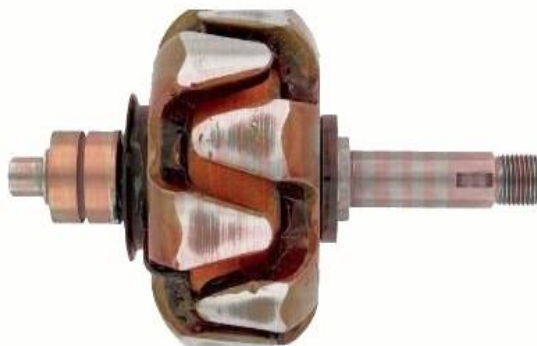

## ROTORS

**ROTOR 10-311B**  
24V PRESTOLITE ALT ROTOR

213850B

Length=218mm Shaft=22,5mm Rotor DIA=87,5mm

**ROTOR 10510003**  
12V DELCO 35SI COIL 135 TO 140

435008

ROC2601

Length=250mm Shaft=22mm Rotor DIA=120mm 135-140Amp

**ROTOR 112-49**  
24V 175AMP PRESTOLITE ROTOR

220187

ROT0560

Length=229mm Shaft=22,2mm Rotor DIA=126mm 174Amp

**ROTOR 1124034642**  
12V 55AMP ADE SMALL ROTOR

220398

ROT1008

Length=165,5mm Shaft=17mm Rotor DIA=89mm 55Amp

**ROTOR 1124035168**  
24V ADE 55AMP LARGE BOSCH ROTO

220649

ROT1055

Length=171,5mm Shaft=17mm Rotor DIA=100,5mm 55Amp

**ROTOR 1124037004**  
24V 140AMP BOSCH T1 ALTY

431594

ROT1087

Length=248mm Shaft=29,9mm Rotor DIA=125mm 140Amp