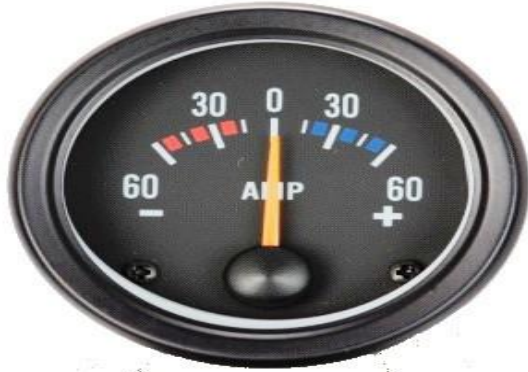

ELECTRO CITY CATALOGUE

GAUGES

GAUGE 190903D
AMP METER 30/30

220075

VDO

GAUGE 190904D
AMP METER 60/60

220076

VDO

220068

VDO USE SENDER 220557

GAUGE AGTAM-12
12V AMP METER 30/30 & 60/60

435256

ELECTRO CITY CATALOGUE

GAUGES

GAUGE AGTAM-24
24V AMP METER 30/30 & 60/60

435255