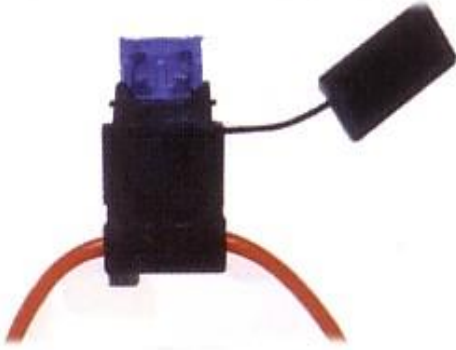

ELECTRO CITY CATALOGUE

FUSE HOLDERS

FUSE HOLDER ANF-H
ANF FUSE HOLDER

435166

FUSE HOLDER ANM-B
ANM FUSE HOLDER

435167

FUSE HOLDER B1
BACOLITE FUSE HOLDER

212921

FUSE HOLDER BACOLITE

FUSE HOLDER BLADE 1
BLADE IN LINE FUSE HOLDER EA

212922

FUSE HOLDER BLADE INLINE

FUSE HOLDER P1F
PLASTIC GLASS FUSE HOLDER

212923F

FUSE HOLDER PLASTIC FOR GLASS FUSES

FUSE HOLDER R3-43
MINI BLADE IN LINE FUSE HOLDER

215717

FUSE HOLDER MINI BLADE

FUSE HOLDERS

FUSE HOLDER ZC812
MAXI BLADE IN LINE FUSE HOLDER

220821

FUSE HOLDER MAXI BLADE