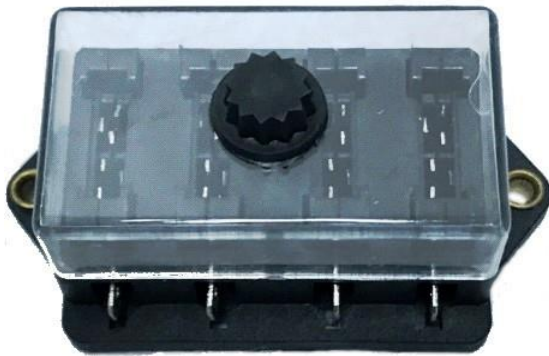

ELECTRO CITY CATALOGUE

FUSE BOX HOLDERS

FUSEBOX 10B

10 WAY BLADE FUSE BOX

215750

10WAY BLADE

FUSEBOX 12B

12 WAY BLADE FUSE BOX

215751

12WAY BLADE

FUSEBOX 4B

4 WAY BLADE F/BOX

100151

4WAY BLADE

FUSEBOX 6B

6 WAY BLADE F/BOX