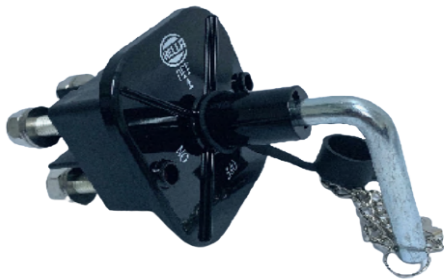

ELECTRO CITY CATALOGUE

ISOLATOR SWITCHES

ISOLATOR AES12111
2 POLE L/DUTY BATT CUT OUT

220707

2 POLE PLASTIC L/DUTY BATT

ISOLATOR AES12111H
2 POLE M/DUTY BAT ISOLATOR

431664

2 POLE PLASTIC M/DUTY BATT

ISOLATOR EK001559891
H/D BATT ISOLATOR 4P HELLA

DE9981

DE9981

083858004

ISOLATOR SW FSCEW 12
12V BAT ISOLATOR SWITCH ELECTR

SOL8814

SOL8814

ISOLATOR SW FSCEW101
24V BAT ISOLATOR SWITCH ELECTR